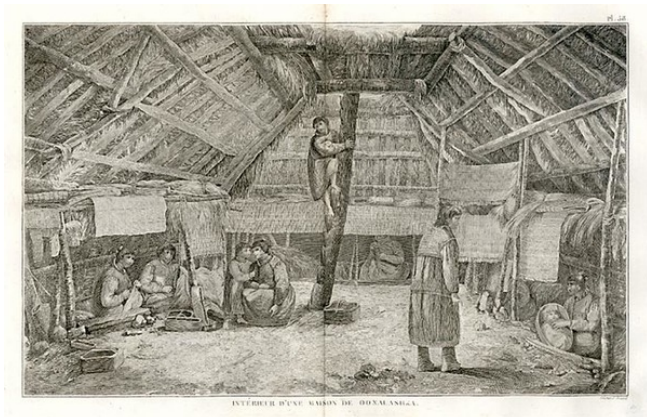

Barry Lawrence Ruderman Antique Maps Inc.

7407 La Jolla Boulevard
La Jolla, CA 92037

www.raremaps.com

(858) 551-8500
blr@raremaps.com

Interieur D'Une Maison De Oonalashka

Stock#: 8255
Map Maker: Cook
Date: 1785
Place: Paris
Color: Uncolored
Condition: VG
Size: 14 x 9 inches
Price: SOLD

Description:

Detailed view on the interior of a native home, with a number of families in residence. From the first French edition of the Official Account of Cook's Third Voyage. The scene was sketched by John Webber, a talented young artist who accompanied Capt. James Cook on his third voyage to the Pacific in 1776-1780 and engraved by master engraver Robert Benard, in Paris.