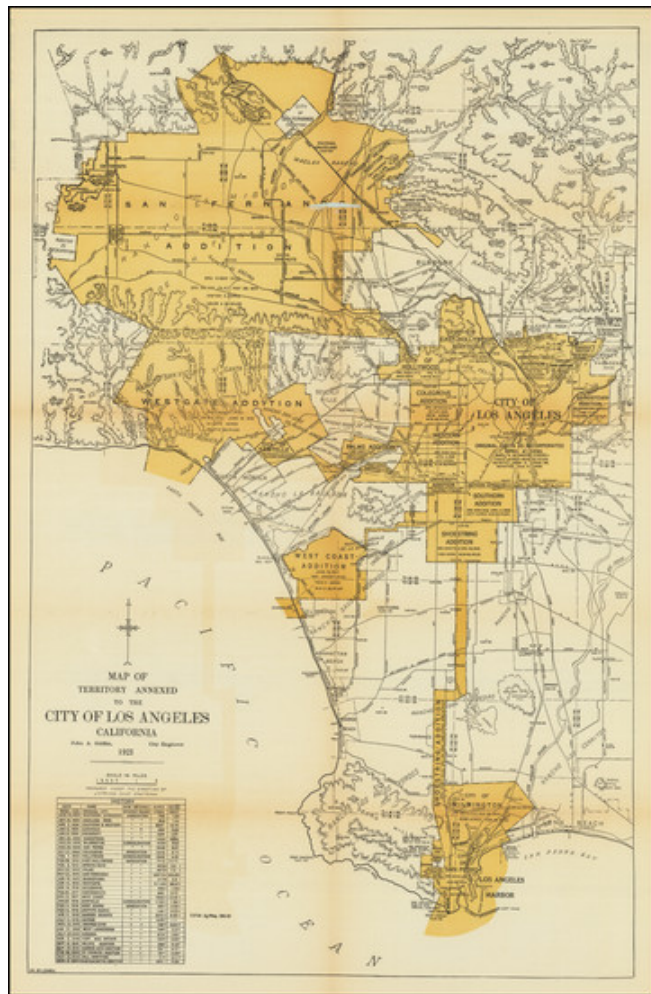

## Map of Territory Annexed to the City of Los Angeles California

**Stock#:** 82539  
**Map Maker:** Los Angeles Board of Public Works  
**Date:** 1921  
**Place:** Los Angeles  
**Color:** Color  
**Condition:** Good  
**Size:** 15.5 x 24 inches  
**Price:** \$ 675.00

### Description:

Interesting map of Los Angeles, providing a complete line item history of the various areas annexed into the City.

The table to the left includes a full text of all annexations into the City of Los Angeles, including dates, ordinances, name of the area, size and method of acquisition. The map shows each of the annexed areas in color.

The table at the left shows the process of the growth of the city, from Spanish Land Grant in 1781 to various Annexations in 1920.

Drawer Ref: Southern  
California

Stock#: 82539

**Barry Lawrence Ruderman  
Antique Maps Inc.**