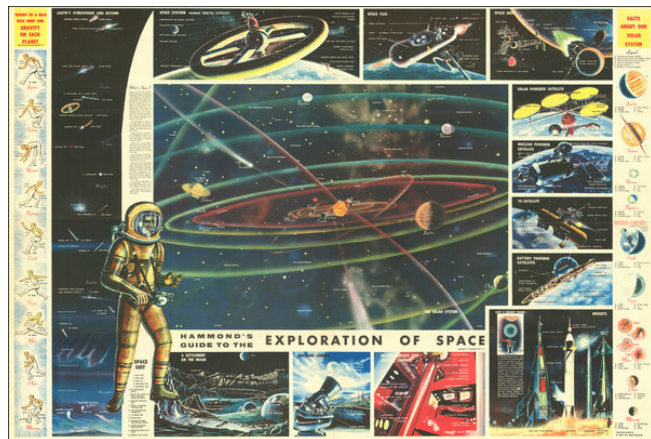

Description:

Detailed late 1950s poster illustrating a map of the solar system, space station, space ships, satellites, spacesuit, and a settlement on the moon.

On the verso is a chart of satellite launches with dates and other facts.

The poster includes "15 illustrations in full color" including "The Solar System", "Space Taxi", "Space Station: Manned Orbital Satellite"; on verso is text describing these images.

Detailed Condition:

Folding map printed on front and back.