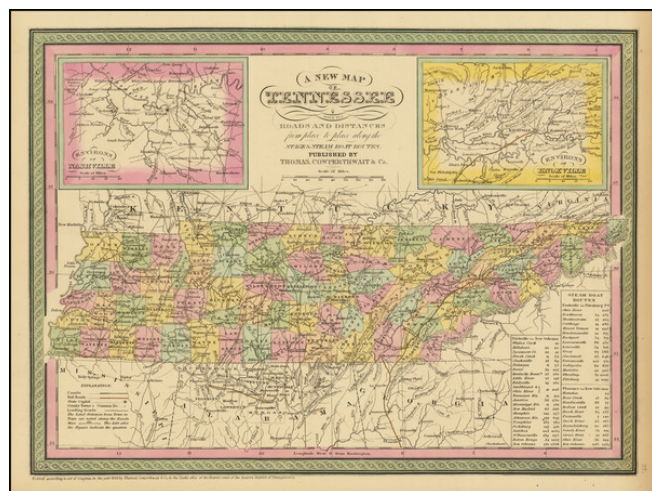

Barry Lawrence Ruderman Antique Maps Inc.

7407 La Jolla Boulevard
La Jolla, CA 92037

www.raremaps.com

(858) 551-8500
blr@raremaps.com

A New Map of Tennessee with its Roads & Distances from place to place along the Stage & Steamboat Routes. . .

Stock#: 82457
Map Maker: Thomas, Cowperthwait & Co.
Date: 1850
Place: Philadelphia
Color: Hand Colored
Condition: VG+
Size: 15.5 x 11.5 inches
Price: SOLD

Description:

Decorative map of Tennessee, published by Thomas, Cowperthwait & Co.

The map is hand colored by counties. Shows railroads, proposed railroads, major roads, distances, towns, rivers, etc.

A key shows the steamboat routes and distances. Large insets of Nashville and Knoxville.