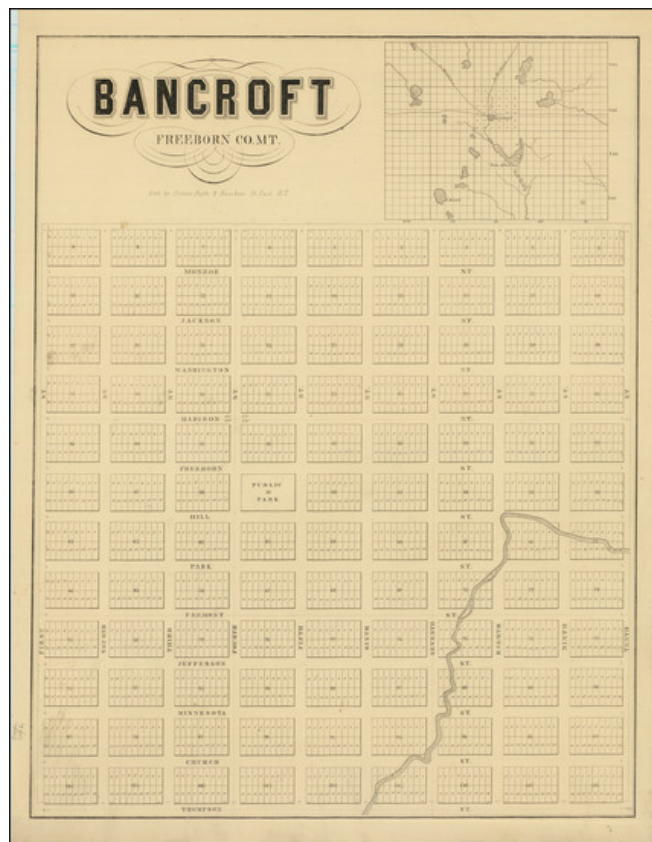

## Bancroft Freeborn Co. MT [Minnesota Territory]

**Stock#:** 82401  
**Map Maker:** Holmes, Payte & Buechner  
**Date:** 1855 circa  
**Place:** St. Paul, Minnesota Territory  
**Color:** Uncolored  
**Condition:** VG+  
**Size:** 20 x 26.5 inches  
**Price:** \$ 2,400.00

Today, Bancroft is somewhat smaller than the street plan laid out on this map, having been surpassed by Albert Lea, which is not indicated on the wider-focus inset map in the upper right corner. As the town of Albert Lea is not shown (though the lake of the same name is), it is reasonable to assume that the map was printed at or before its founding in 1855.

The inset in the upper-right indicates roads north to Faribault and Mankato, as well as an east-west road that was probably the southernmost transit across the Territory at the time.

**Barry Lawrence Ruderman  
Antique Maps Inc.**

Streets, blocks, and lots are all labeled.

OCLC lists the map as 1856, as with some of Holmes, Payte & Buechner's other works. We feel that the date of circa 1855 is appropriate.

**Provenance**

Deaccessioned from Minnesota Historical Society along with a number of other examples of the same.