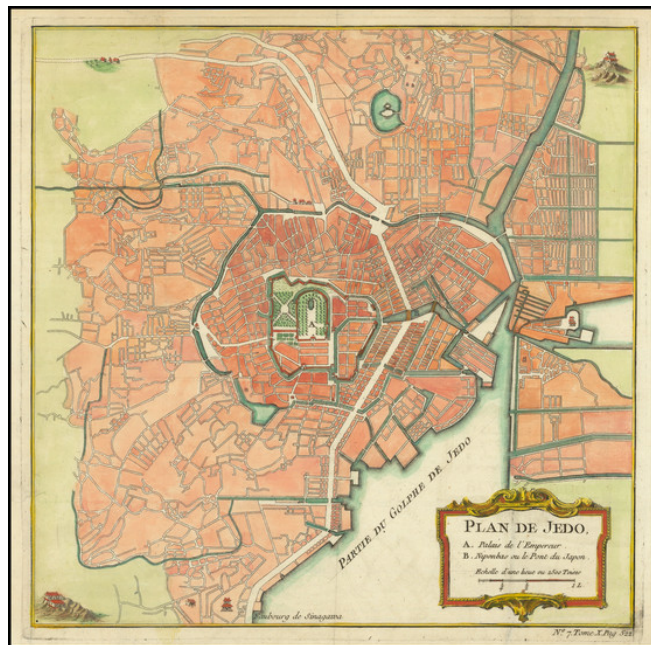

Barry Lawrence Ruderman Antique Maps Inc.

7407 La Jolla Boulevard
La Jolla, CA 92037

www.raremaps.com

(858) 551-8500
blr@raremaps.com

(Tokyo) Plan De Jedo

Stock#: 82358
Map Maker: Bellin
Date: 1749
Place: Paris
Color: Hand Colored
Condition: VG+
Size: 10 x 10 inches
Price: \$ 395.00

Description:

Highly detailed antique map of Tokyo, with key in the title locating major places, published by Jacques Nicolas Bellin in Paris in 1749.

This is one of the earliest European maps of Tokyo that a collector can hope to obtain.

The Palace of the Emperor, at the center of the map, is labeled.

Detailed Condition: