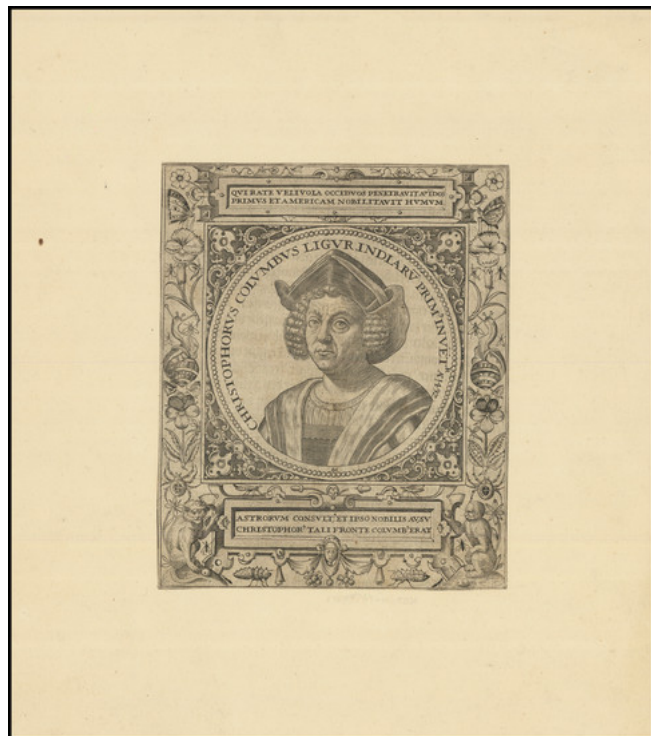

**Barry Lawrence Ruderman  
Antique Maps Inc.**

7407 La Jolla Boulevard  
La Jolla, CA 92037

www.raremaps.com

(858) 551-8500  
blr@raremaps.com

**[Portrait] Christophorus Columbus Ligur, Indiaru Prim'Invetr. Ao. 1492**

**Stock#:** 82357  
**Map Maker:** De Bry  
**Date:** 1594  
**Place:** Frankfurt  
**Color:** Uncolored  
**Condition:** VG  
**Size:** 5 x 6 inches  
**Price:** \$ 395.00

**Description:**

Finely engraved Portrait of Columbus from De Bry's Grand Voyages.

**Detailed Condition:**

Trimmed to neatline and mounted on a larger sheet of archival paper.