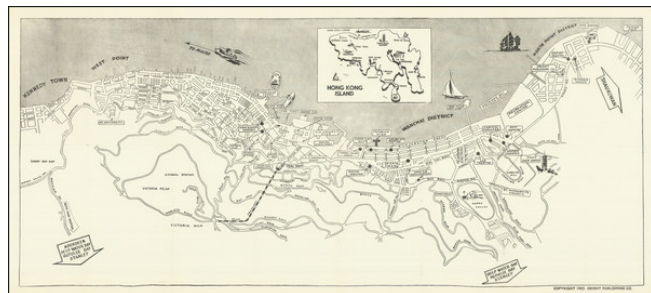

## [Victoria] Hong Kong Island

**Stock#:** 82303  
**Map Maker:** Orient Publishing Company  
**Date:** 1955  
**Place:** Hong Kong  
**Color:** Uncolored  
**Condition:** VG+  
**Size:** 28.75 x 12.5 inches  
**Price:** \$ 1,200.00

### Description:

Scarce map of Victoria, extending from Kennedy Town in the East to North Point District (Tsat Tsz Mui).

The map is centered on Wan Chai and Central, illustrating important points of interest, streets, ferry lines, etc.