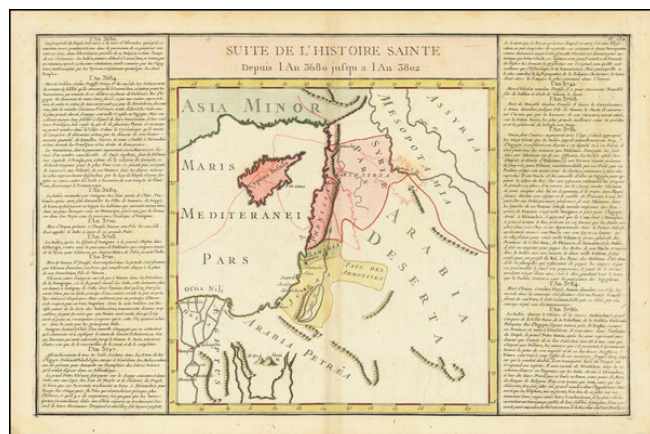

Stock#: 82198
Map Maker: Buy de Mornas
Date: 1762
Place: Paris
Color: Hand Colored
Condition: VG+
Size: 17.75 x 11.5 inches
Price: SOLD

Description:

Map of the Holy Land and Cyprus, showing lands as they were in antiquity, including Assyria, Mesopotamia, Coelesiria, Phoenicia, Samaria, Judea, and Ammon. Mount Sinai and Mount Horeb are depicted, as separate mountains, in Arabia Petraea, as well as the Tigris, Euphrates, Jordan River, and Nile River Delta.

Historical events, possibly with dates converted to the Hebrew calendar, are described in the French text.

Detailed Condition:

Original hand-color, with some color offsetting. Some discoloration at centerfold.