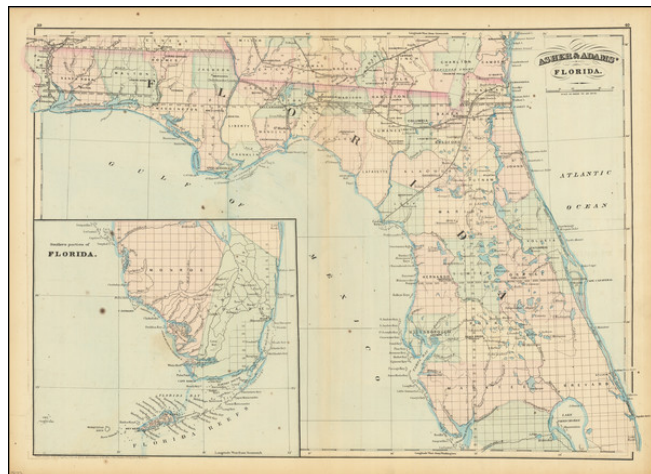

Barry Lawrence Ruderman Antique Maps Inc.

7407 La Jolla Boulevard
La Jolla, CA 92037

www.raremaps.com

(858) 551-8500
blr@raremaps.com

Asher & Adams Florida

Stock#: 82168
Map Maker: Asher & Adams
Date: 1872
Place: New York
Color: Hand Colored
Condition: VG
Size: 23 x 16 inches
Price: \$ 175.00

Description:

Detailed railroad map of Florida, published by Asher & Adams.

The map is colored by county, showing towns, railroads, rivers, post offices, swamps, etc. Large inset shows the tip of Florida, from Gasparilla Island and Lake Worth and down to the "Florida Reefs."

Asher & Adams' atlas was the first American atlas to focus on railroads and related details.

Detailed Condition:

Original hand-color by county. Some minor toning in the margins and centerfold. Some spots in the image.