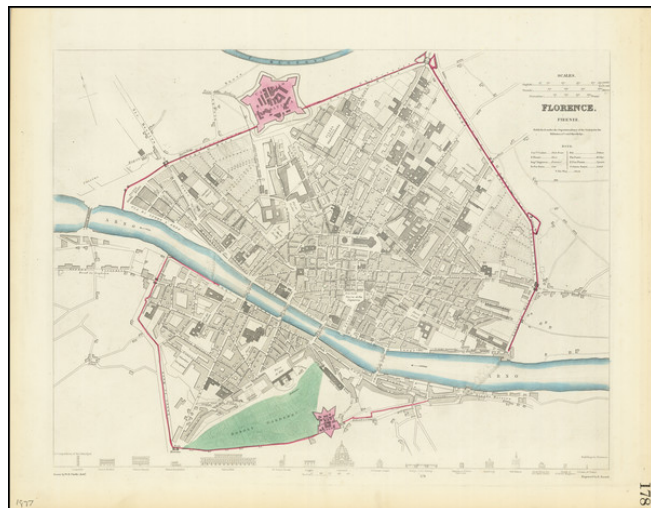

Barry Lawrence Ruderman Antique Maps Inc.

7407 La Jolla Boulevard
La Jolla, CA 92037

www.raremaps.com

(858) 551-8500
blr@raremaps.com

Florence. Firenze.

Stock#: 82164
Map Maker: SDUK
Date: 1877
Place: London
Color: Hand Colored
Condition: VG+
Size: 14.5 x 11.5 inches
Price: \$ 295.00

Description:

Highly detailed town plan of Florence, before the Risanamento, showing streets, buildings, rivers, parks, public squares, churches, bridges, gardens, and a host of other details. The Mercato Vecchio, with the Ghetto to its north, is still in existence before it became Piazza Vittorio Emanuele II and eventually Piazza della Repubblica.

Profiles of 16 buildings, bridges, etc. along the bottom. A nice example of this scarce plan.

Detailed Condition:

Original hand-color in outline.