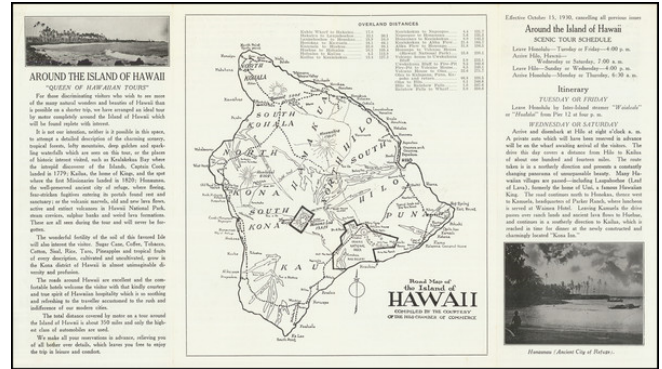

## Road Map of the Island of Hawaii

**Stock#:** 82161  
**Map Maker:** Hilo Chamber of Commerce  
**Date:** 1930  
**Place:** Honolulu  
**Color:** Uncolored  
**Condition:** VG+  
**Size:** 7.4 x 8.3 inches (plus text)  
**Price:** \$ 245.00

### Description:

Scarce illustrated promotional map of Hawaii, promoting the Inter-Island Steam Navigation Company and published by the Hilo Chamber of Commerce.

Includes promotional text and early photos.