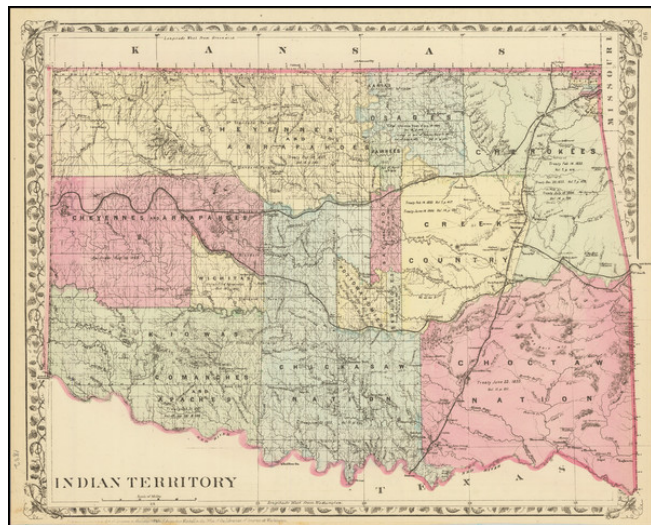

Barry Lawrence Ruderman Antique Maps Inc.

7407 La Jolla Boulevard
La Jolla, CA 92037

www.raremaps.com

(858) 551-8500
blr@raremaps.com

Indian Territory [with Colorado on verso]

Stock#: 82158
Map Maker: Mitchell Jr.
Date: 1882
Place: Philadelphia
Color: Hand Colored
Condition: VG+
Size: 14.5 x 11.5 inches
Price: \$ 295.00

Description:

Highly detailed map of Colorado [and Indian Territory on the back side], hand colored by counties and showing townships, towns, roads, mountains, rivers, lakes, mines, plateaus, railroads, etc.

One of the most detailed maps of the period for each of these territories.

Detailed Condition: