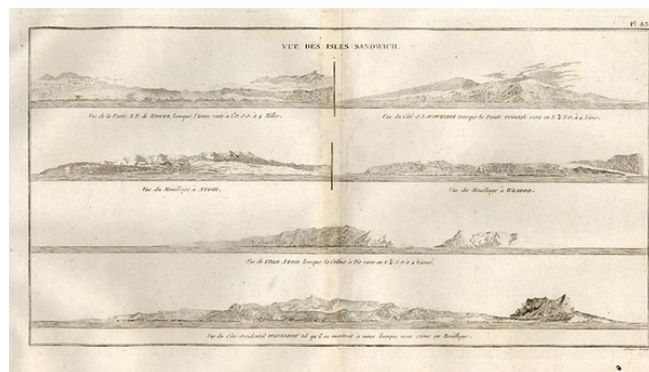

Barry Lawrence Ruderman Antique Maps Inc.

7407 La Jolla Boulevard
La Jolla, CA 92037

www.raremaps.com

(858) 551-8500
blr@raremaps.com

Vue Des Isles Sandwich

Stock#: 8209
Map Maker: Cook
Date: 1785
Place: Paris
Color: Uncolored
Condition: VG
Size: 15.5 x 9 inches
Price: SOLD

Description:

Set of 8 profile views of Hawaii, including views of Maui, Kauai, Hawaii and Niihau. The first printed views of the islands. From the first French edition of the Official Account of Cook's Third Voyage. The scene was sketched by John Webber, a talented young artist who accompanied Capt. James Cook on his third voyage to the Pacific in 1776-1780 and engraved by master engraver Robert Benard, in Paris.