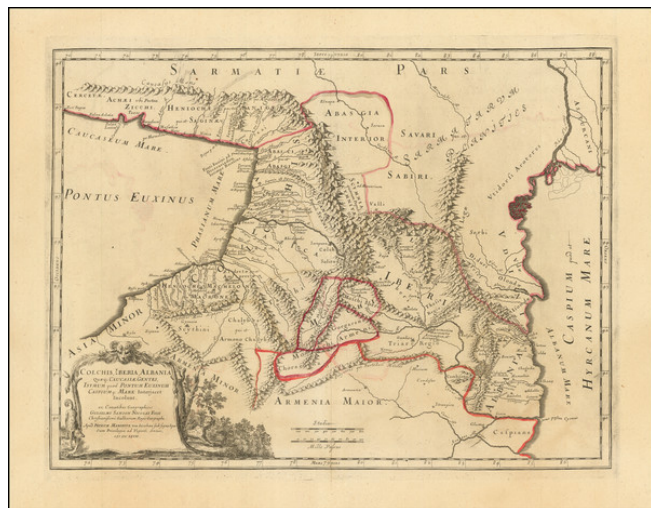

## Colchis Iberia Albania Quaeq; Caucasiae Gentes Isthmum qui Pontum Euxinu Caspium q; Mare Interjacet Incolunt . . . M DC LXVII

**Stock#:** 82071  
**Map Maker:** Mariette  
**Date:** 1667  
**Place:** Paris  
**Color:** Outline Color  
**Condition:** VG  
**Size:** 19.25 x 14.25 inches  
**Price:** \$ 345.00

### Description:

Detailed map of the ancient regions between the Caspian Sea and the Black Sea, including Armenia, Iberia, Albania, Sarmatia etc.