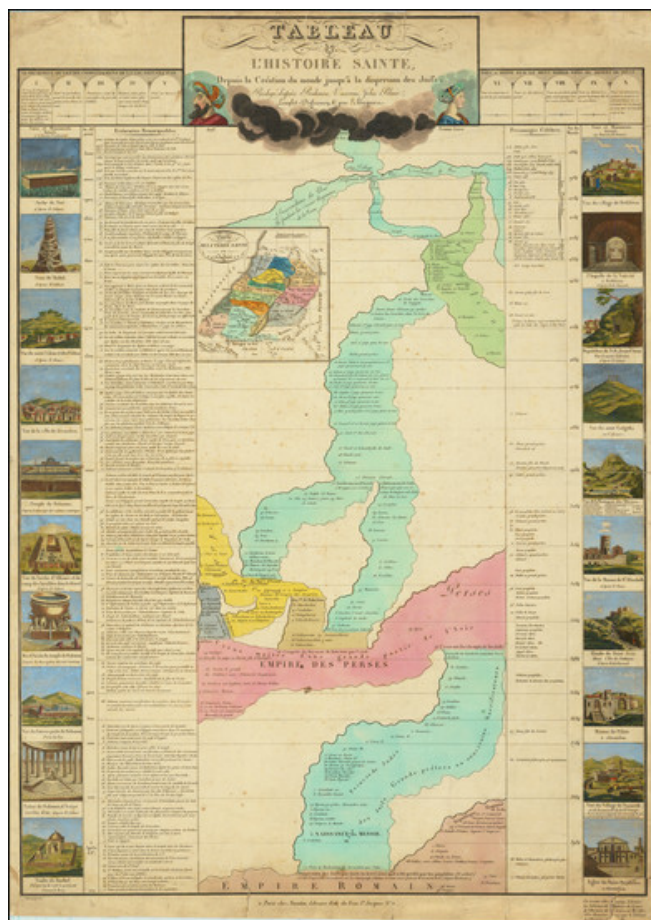

Stock#: 82069
Map Maker: Hocquart
Date: 1835 circa
Place: Paris
Color: Hand Colored
Condition: VG
Size: 18.75 x 26 inches
Price: \$ 875.00

Description:

Striking engraved "time map" showing the "Holy History" from creation to the dispersion of the Jews at the end of the 1st Century of the Common Era.

The sides of the image are adorned with vignettes of monuments and important places from the Old Testament at the left and the New Testament on the right. A fascinating and beautiful mnemonic device for represent Biblical history prior to the Common Era.

Above the map are images of a Jew and Female Jew, flanked by tablets holding the 10 Commandments.

Édouard Hocquart (1789-1870?) was a French mapmaker and engraver active in the first half of the 19th

**Barry Lawrence Ruderman
Antique Maps Inc.**

Detailed Condition:

Old Color. minor repair at lower right corner, with a bit of loss. Minor tears along top, just touching printed image. Some soiling.