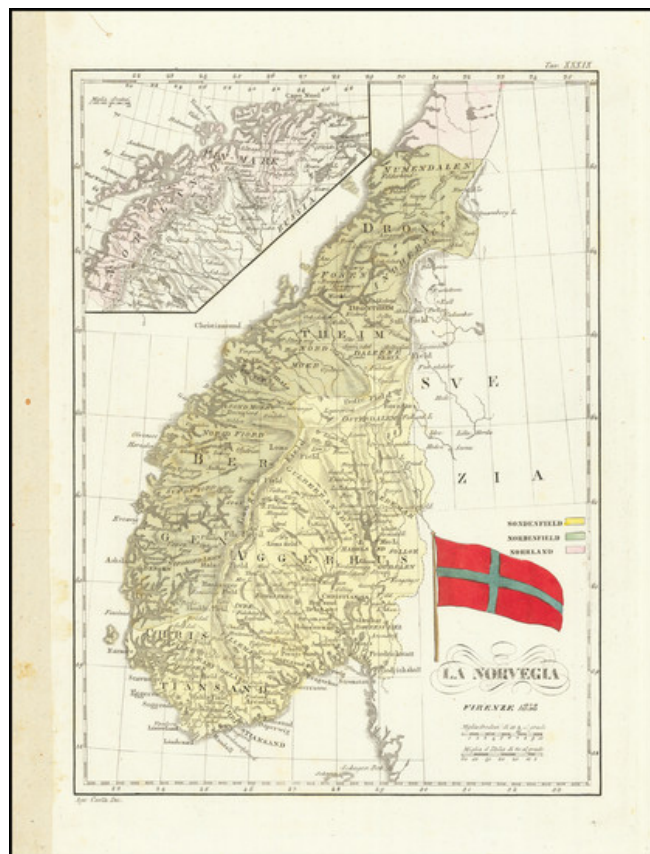

Barry Lawrence Ruderman Antique Maps Inc.

7407 La Jolla Boulevard
La Jolla, CA 92037

www.raremaps.com

(858) 551-8500
blr@raremaps.com

La Norvegia . . . 1838

Stock#: 81843
Map Maker: Marmocchi
Date: 1838
Place: Florence
Color: Hand Colored
Condition: VG+
Size: 8.75 x 12 inches
Price: \$ 175.00

Description:

Rare map of Norway with an ornate flag embellishment.

Detailed Condition: