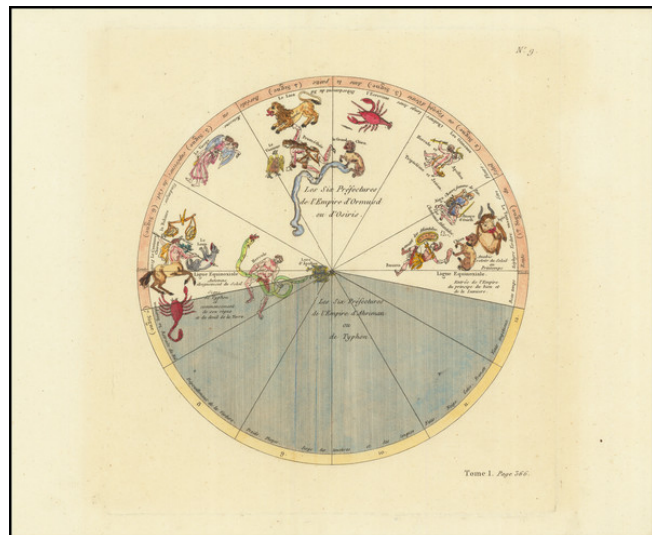

## [Constellations, No. 9]

**Stock#:** 81822  
**Map Maker:** Dupuis  
**Date:** 1668  
**Place:** Amsterdam  
**Color:** Hand Colored  
**Condition:** VG+  
**Size:** 8.75 x 9 inches  
**Price:** \$ 175.00

### Description:

#### *From A Celestial Atlas on Cult Religions*

Interesting view of the constellations, showing the procession of the signs of the zodiac in the northern hemisphere and the changing of the seasons. The map is curiously divided into the winter months "the six prefectures of the empire of Ahriman (the devil in Zoroastrianism)" and "the six prefectures of the empire of Ormus also Osiris." This delightful chart was published by Charles Francois Dupuis in the atlas volume his *Origine des tous les cultes ou religion universelle*, this work was printed in 1822.

Constellations shown on the map are the signs of the zodiac, including Cancer, Aquarius, Scorpio, and Libra, as well as other constellations such as Anubis, Canis, and Leo. The upper six months of the year are lighter, while the lower six are shaded, as described early. Each of the signs has a description of the climate that accompanies it, ranging from "Cold. Rains." to "Flowers. Heat." This fantastic description of the passing of time makes for a wonderful object.