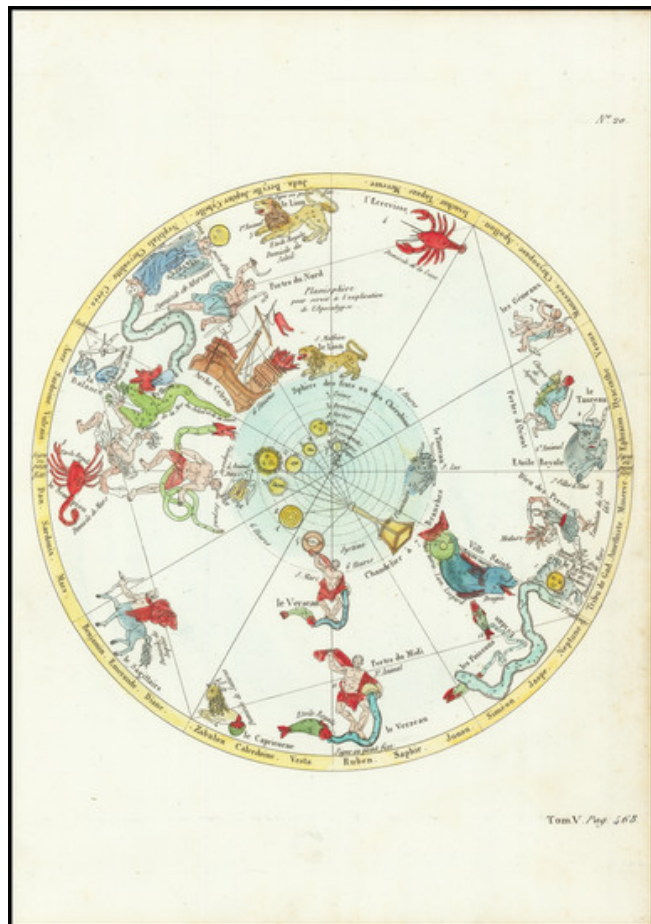

**Barry Lawrence Ruderman  
Antique Maps Inc.**

7407 La Jolla Boulevard  
La Jolla, CA 92037

www.raremaps.com

(858) 551-8500  
blr@raremaps.com

**Planisphere pour Servir a L'Explication de L'Apocalypse [No. 20]**

**Stock#:** 81787  
**Map Maker:** Dupuis  
**Date:** 1668  
**Place:** Amsterdam  
**Color:** Hand Colored  
**Condition:** VG+  
**Size:** 7.5 x 7.5 inches  
**Price:** \$ 245.00

**Description:**

***How to Read the Coming of the Apocalypse in the Stars***

Fascinating depiction based on complex astrological theories demonstrating how the coming of the apocalypse can be divined from the stars. Published by Charles Francois Dupuis in the atlas volume his *Origine des tous les cultes ou religion universelle*, this work was printed in 1822.

The explanation that accompanies this depiction of the constellations suggests that this was a view of the sky that was shown to John in *Revelations*. Supposedly, one of the critical aspects here is the alignment of the "four mythical creatures," being the constellations of Aquarius, Leo, the eagle, and the bull. At the center of the chart is a depiction of the spherical Ptolemaic world view, with the four elements at the center of the rings and the realm of the angels at the outside.