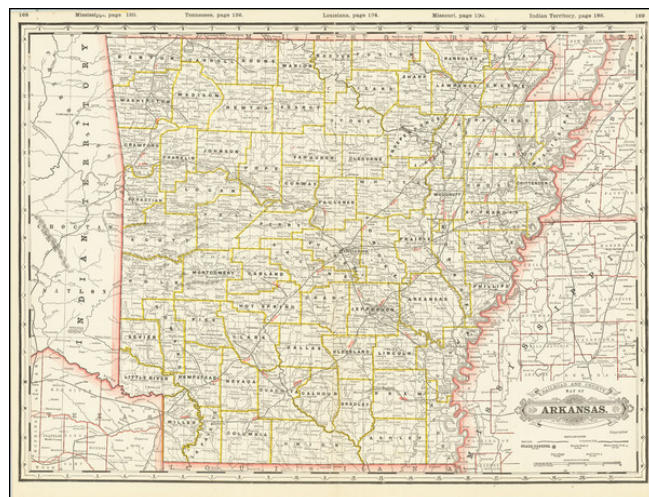

Barry Lawrence Ruderman Antique Maps Inc.

7407 La Jolla Boulevard
La Jolla, CA 92037

www.raremaps.com

(858) 551-8500
blr@raremaps.com

Railroad and County Map of Arkansas

Stock#: 81676
Map Maker: Cram
Date: 1888
Place: Chicago
Color: Outline Color
Condition: VG+
Size: 22.5 x 16.5 inches
Price: \$ 145.00

Description:

Highly detailed antique railroad map of Arkansas, from a rare early edition of Cram's *Standard American Railway Atlas*.

The map shows counties, railroads, railway stations, township surveys, mountains, rivers, lakes, and a host of other early details. It also shows county seats, Money Order Post Offices, and other commerce details.

The map includes the characteristic decorative title seen on these 1880s Cram railroad maps. This was the best large format commercial atlas map of Arkansas from the period.

Detailed Condition: