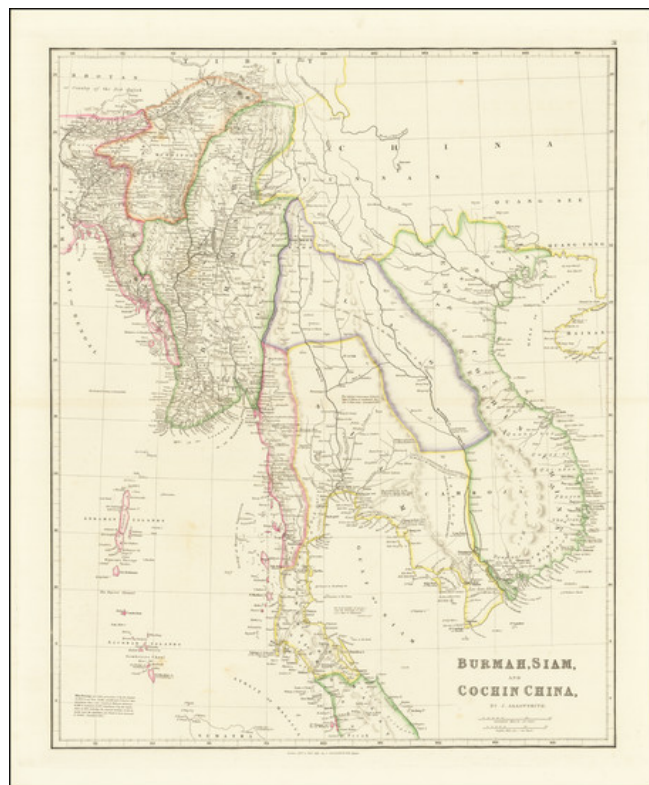

## Burmah, Siam and Cochin China

**Stock#:** 81642  
**Map Maker:** Arrowsmith  
**Date:** 1840  
**Place:** London  
**Color:** Outline Color  
**Condition:** VG+  
**Size:** 19 x 23.5 inches  
**Price:** SOLD

### Description:

Interesting, detailed antique map of Southeast Asia published by John Arrowsmith in London in 1832.

The map is noteworthy for its political delineations, including the following states:

- Empire of Anam
- Camboja
- Siam
- Lao
- Burmah