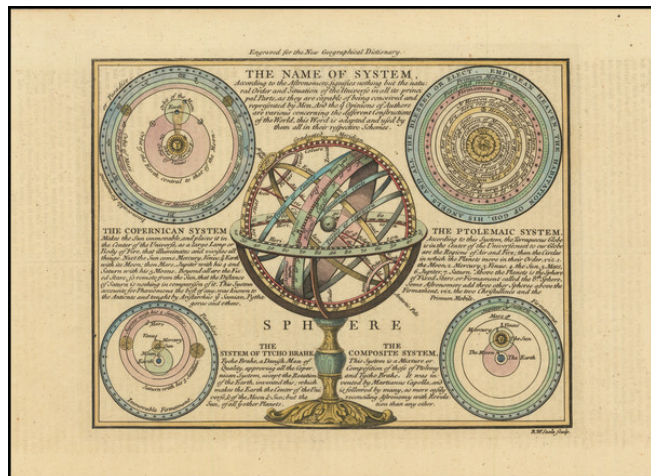

## [Models of the Solar System] The Name of the System According to the Astronomers. . .

**Stock#:** 81624  
**Map Maker:** Seale  
**Date:** 1759  
**Place:** London  
**Color:** Hand Colored  
**Condition:** VG+  
**Size:** 8.5 x 7 inches  
**Price:** SOLD

### Description:

Attractive original antique engraving of diagrams of celestial mechanics and of an armillary sphere showing the same.

The engraving shows diagrams of the Copernican System, Ptolemaic System, Tyconic System, and a Composite System invented by Martianus Capella.

The map appeared in the *New Geographical Dictionary*, published in London in 1759.