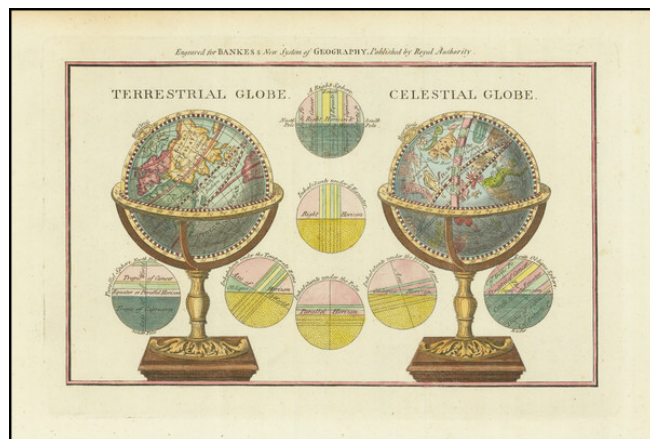

Barry Lawrence Ruderman Antique Maps Inc.

7407 La Jolla Boulevard
La Jolla, CA 92037

www.raremaps.com

(858) 551-8500
blr@raremaps.com

Terrestrial Globe (and) Celestial Globe

Stock#: 81623
Map Maker: Middleton
Date: 1770 circa
Place: London
Color: Hand Colored
Condition: VG+
Size: 10.5 x 6.5 inches
Price: \$ 175.00

Description:

Interesting set of images, including a Celestial Globe and Terrestrial Globe, geographical circles and model of the various geographical features of the world.

Detailed Condition: