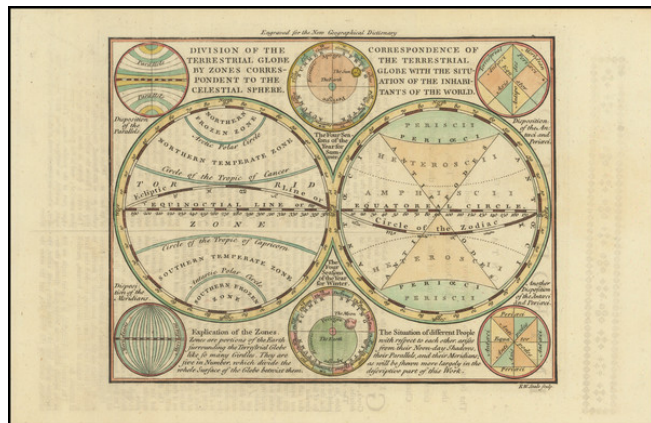

Stock#: 81622
Map Maker: Seale
Date: 1759
Place: London
Color: Hand Colored
Condition: VG
Size: 8.5 x 7 inches
Price: SOLD

Description:

Interesting image showing various models of the earth and orbits of the moon and sun around the earth.

The map appeared in the *New Geographical Dictionary*, published in London in 1759.

Detailed Condition:

Minor text showing through from verso.