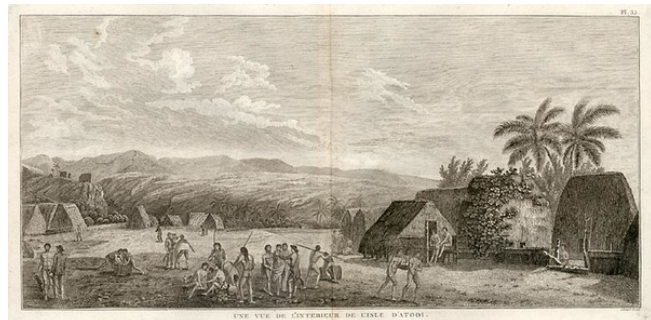

## Une Vue De L'Interieur De L'Isle D'Atooi

**Stock#:** 8160  
**Map Maker:** Cook  
**Date:** 1785  
**Place:** Paris  
**Color:** Uncolored  
**Condition:** VG+  
**Size:** 18.5 x 9 inches  
**Price:** SOLD

### Description:

Nice example of this highly desirable engraving of a native Hawaiian Village on the Island of Kauai. From the French edition of the Official Report of Cook's 3rd Voyage. Fine wide margined example. The scene was sketched by John Webber, a talented young artist who accompanied Capt. James Cook on his third voyage to the Pacific in 1776-1780 and engraved by master engraver Robert Benard, in Paris.