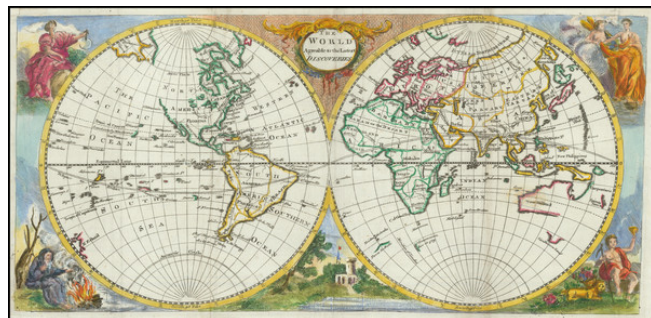

Barry Lawrence Ruderman Antique Maps Inc.

7407 La Jolla Boulevard
La Jolla, CA 92037

www.raremaps.com

(858) 551-8500
blr@raremaps.com

The World Agreeable to the latest Discoveries

Stock#: 81586
Map Maker: Jefferys
Date: 1768 circa
Place: London
Color: Hand Colored
Condition: VG
Size: 15 x 7 inches
Price: \$ 695.00

Description:

Decorative map of the World, pre-dating the discoveries of Cook along the Northwest Coast of America and in the Pacific.

Incomplete New Zealand and Australia, although with speculative additions for Australia. The northwest coast of America and the northern Pacific Ocean reflect the discoveries of Behring and Tchirkow.

No Northwest Passage is shown.

Decorative representations of the Air, Water, Earth & Fire, along with a cartouche and vignette.

Detailed Condition: