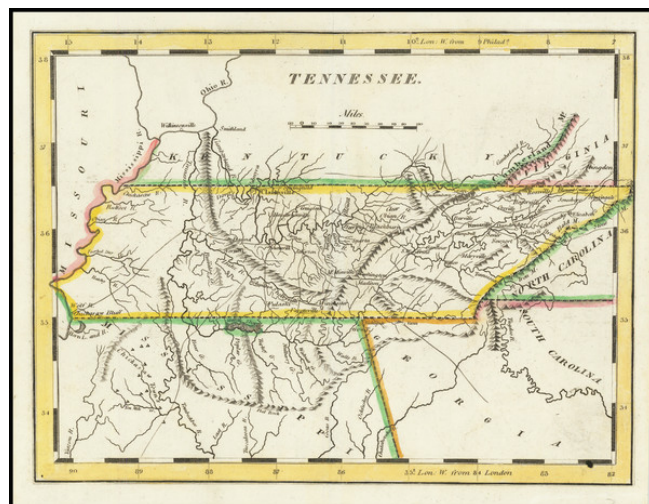

Barry Lawrence Ruderman Antique Maps Inc.

7407 La Jolla Boulevard
La Jolla, CA 92037

www.raremaps.com

(858) 551-8500
blr@raremaps.com

Tennessee

Stock#: 81566
Map Maker: Carey
Date: 1814
Place: Philadelphia
Color: Hand Colored
Condition: VG+
Size: 7.5 x 5.5 inches
Price: SOLD

Description:

Nice example of Matthew Carey's early map of Tennessee.

A highly detailed map, which includes towns, roads, rivers, mountains, and many other details.

Detailed Condition: