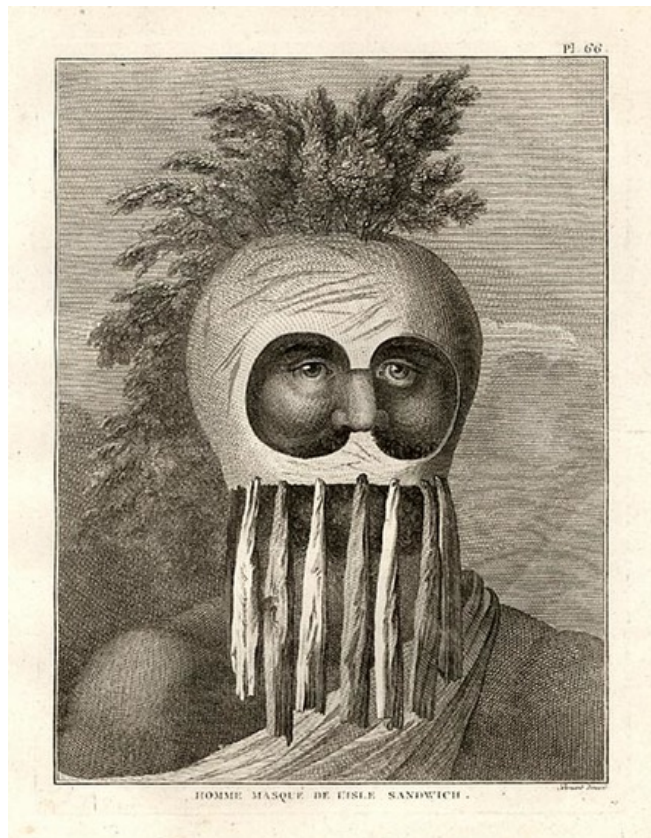

Barry Lawrence Ruderman Antique Maps Inc.

7407 La Jolla Boulevard
La Jolla, CA 92037

www.raremaps.com

(858) 551-8500
blr@raremaps.com

Un Homme Masque De L'Isle Sandwich

Stock#: 8156
Map Maker: Cook
Date: 1785
Place: Paris
Color: Uncolored
Condition: VG+
Size: 9 x 7 inches
Price: SOLD

Description:

Nice example of this highly desirable engraving of a native Hawaiian man wearing the Gourd Helmet made famous by John Webber. From the French edition of the Official Report of Cook's 3rd Voyage. Fine wide margined example. The scene was sketched by John Webber, a talented young artist who accompanied Capt. James Cook on his third voyage to the Pacific in 1776-1780 and engraved by master engraver Robert Benard, in Paris.