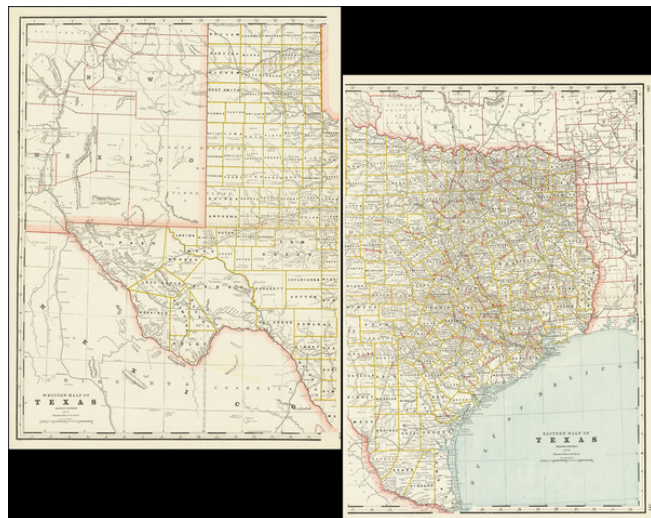

Barry Lawrence Ruderman Antique Maps Inc.

7407 La Jolla Boulevard
La Jolla, CA 92037

www.raremaps.com

(858) 551-8500
blr@raremaps.com

Eastern Half of Texas (and) Western Half of Texas

Stock#: 81459
Map Maker: Cram
Date: 1888
Place: Chicago
Color: Color
Condition: VG+
Size: 15.5 x 22.5 inches (each sheet)
Price: SOLD

Description:

Detailed pair of railroad maps covering Eastern Texas and Western Texas.

Includes over 60 separate railroad company lines, towns, stations and topographical details.

From Cram's rare *Standard American Railway Atlas*.