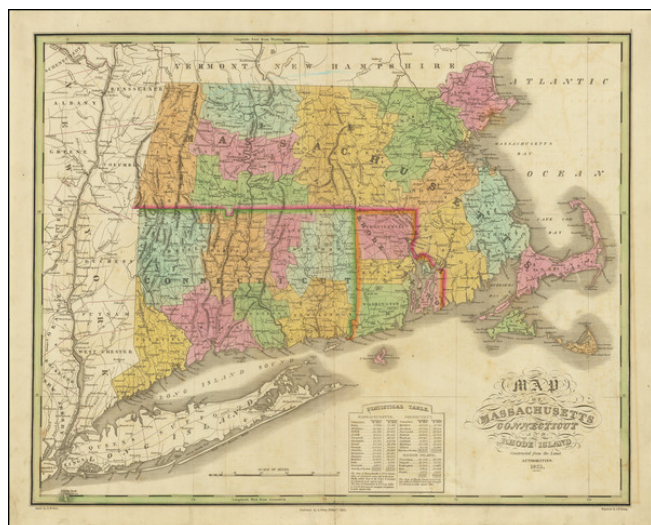

Barry Lawrence Ruderman Antique Maps Inc.

7407 La Jolla Boulevard
La Jolla, CA 92037

www.raremaps.com

(858) 551-8500
blr@raremaps.com

Map of Massachusetts Connecticut and Rhode Island Constructed from the Latest Authorities

Stock#: 81450
Map Maker: Finley
Date: 1825
Place: Philadelphia
Color: Hand Colored
Condition: VG
Size: 22 x 17 inches
Price: \$ 375.00

Description:

Highly detailed large format map of New England, from Finley's rare *American Atlas*, published in 1825. The map is hand colored by counties and shows towns, rivers, roads, lakes, mountains, islands, canals, etc. Excellent detail. Includes a statistical table.