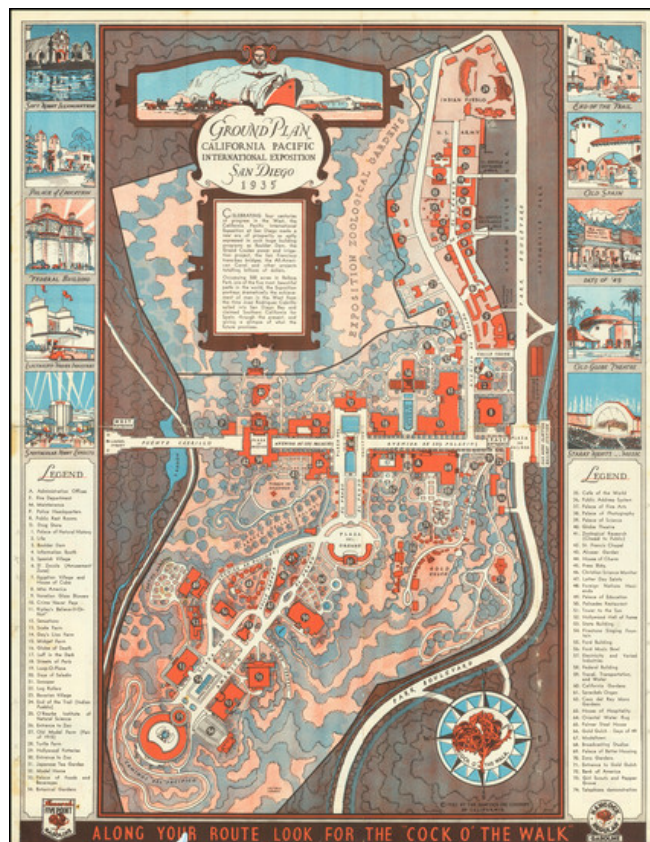

Barry Lawrence Ruderman Antique Maps Inc.

7407 La Jolla Boulevard
La Jolla, CA 92037

www.raremaps.com

(858) 551-8500
blr@raremaps.com

Ground Plan California Pacific International Exposition 1935

Stock#: 81427
Map Maker: Hancock Oil Company
Date: 1935
Place: San Diego ?
Color: Color
Condition: VG
Size: 14.25 x 18.75 inches
Price: \$ 345.00

Description:

Rare pictorial guide map, showing the grounds of the 1935 California Pacific International Exposition in San Diego.

The map is ringed with vignettes showing many of the structures which are now landmarks in Balboa Park.

Detailed Condition:

Minor chipping at edges