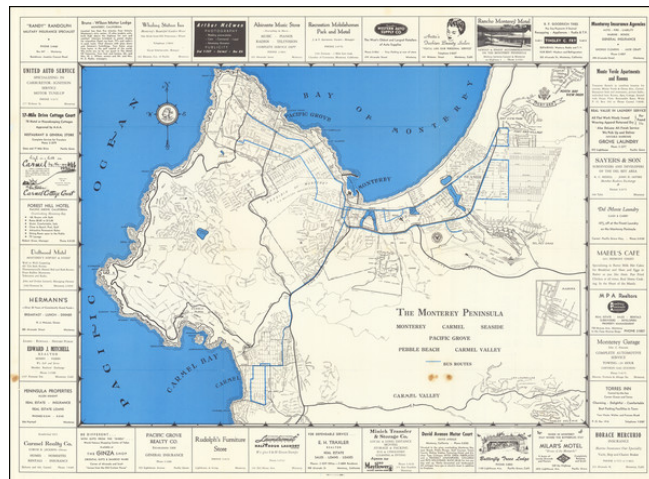

## [Monterey Peninsula Street Map]

**Stock#:** 81426  
**Map Maker:** Monterey Chamber of  
Commerce  
**Date:** 1950 circa  
**Place:** Monterey  
**Color:** Color  
**Condition:** VG  
**Size:** 22 x 15.75 inches  
**Price:** \$ 245.00

### Description:

Detailed promotional map of the Monterey Peninsula, published by the Chamber of Commerce.

The map is ringed by roughly 40 advertising vignettes.