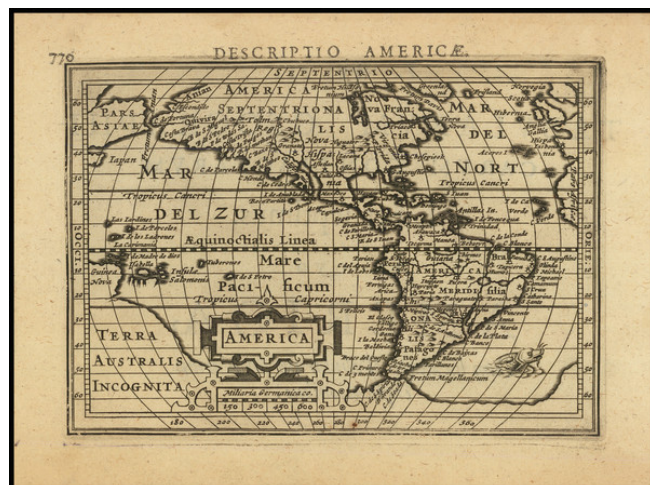

Barry Lawrence Ruderman Antique Maps Inc.

7407 La Jolla Boulevard
La Jolla, CA 92037

www.raremaps.com

(858) 551-8500
blr@raremaps.com

America

Stock#: 81423
Map Maker: Bertius - Hondius
Date: 1616 circa
Place: Amsterdam
Color: Uncolored
Condition: VG+
Size: 5.25 x 4 inches
Price: \$ 475.00

Description:

Interesting map of America, from an early edition of the Bertius-Hondius *Tabularum geographicarum contractarum libri septem*. . .

The most noteworthy feature on the map is the unusual Northwest Coast of America, which includes a Northwest Passage via the Straits of Anian near Quivira.

The Great Lakes are not yet shown. The map includes unusual projections for California and Florida.

A Large Terra Australis Incognita still appears, connected to New Guinea. Includes sea Monsters and sailing ships.