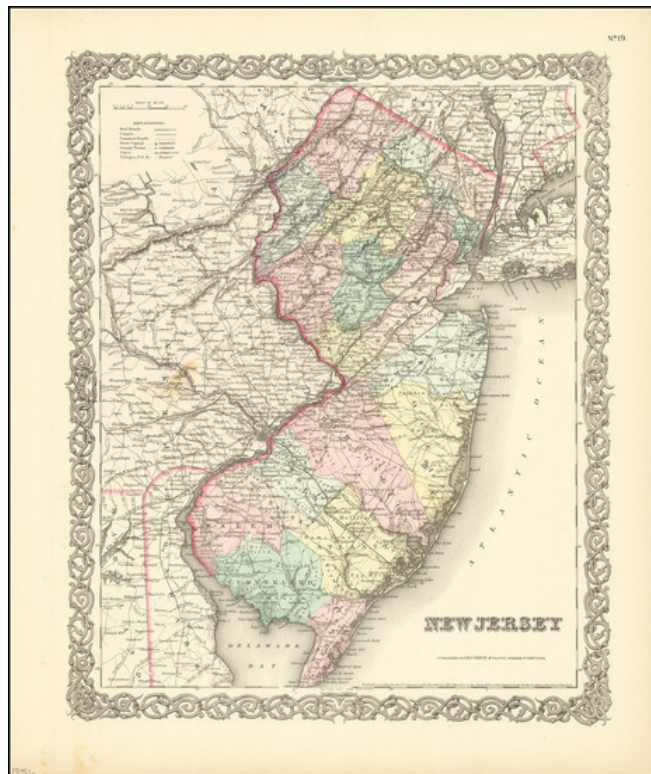

Barry Lawrence Ruderman Antique Maps Inc.

7407 La Jolla Boulevard
La Jolla, CA 92037

www.raremaps.com

(858) 551-8500
blr@raremaps.com

New Jersey

Stock#: 81383
Map Maker: Colton
Date: 1856
Place: New York
Color: Hand Colored
Condition: VG+
Size: 13 x 16 inches
Price: SOLD

Description:

Attractive map of the state of New Jersey, published by J.H. Colton.

The map is hand-colored by counties. The map shows towns, rivers, railroads, train stations, islands, some townships, and other fine details.

Detailed Condition:

Original hand-color by county. Small smudge in the vicinity of Reading, PA.