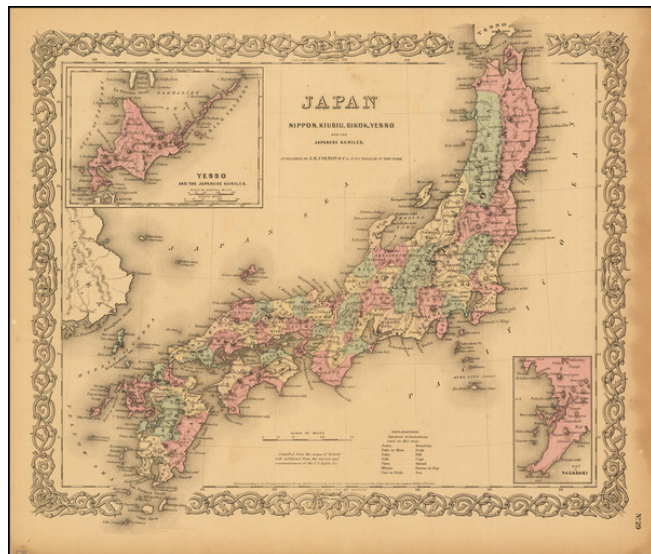

## Nippon, Kiusiu, Sikok, Yesso and the Japanese Kuriles

**Stock#:** 81257  
**Map Maker:** Colton  
**Date:** 1859  
**Place:** New York  
**Color:** Hand Colored  
**Condition:** VG  
**Size:** 15.5 x 13 inches  
**Price:** SOLD

### Description:

Detailed map of Japan, colored by Prefecture, with insets of Nagasaki and Yesso.

Shows towns, rivers, lakes, mountains, islands, etc. A terrific regional map from J.H. Colton, one of the most prolific American mapmakers of the mid-19th century.