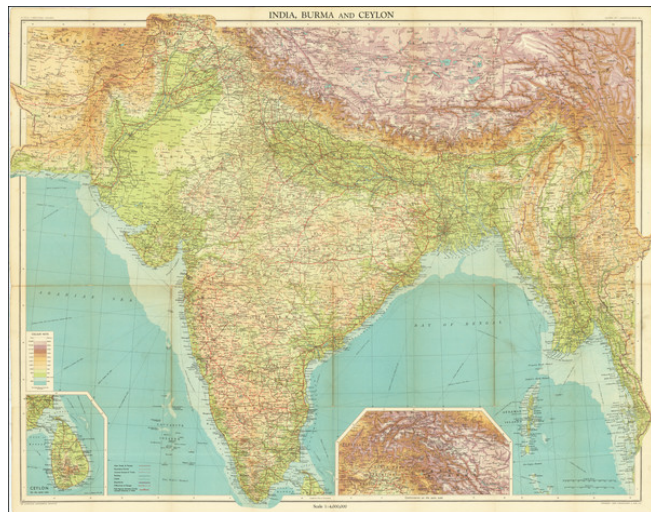

## Map of India with Ceylon, Burma & Baluchistan

**Stock#:** 81217  
**Map Maker:** Bartholomew  
**Date:** 1925 circa  
**Place:** London & Edinburgh  
**Color:** Color  
**Condition:** VG  
**Size:** 38.5 x 30.5 inches  
**Price:** \$ 275.00

### Description:

Detailed map of India, colored to depict elevations.

Includes main roads and routes, secondary routes, caravan routes and tracks, railways, canals etc.

### Detailed Condition:

Folding map in original colors.