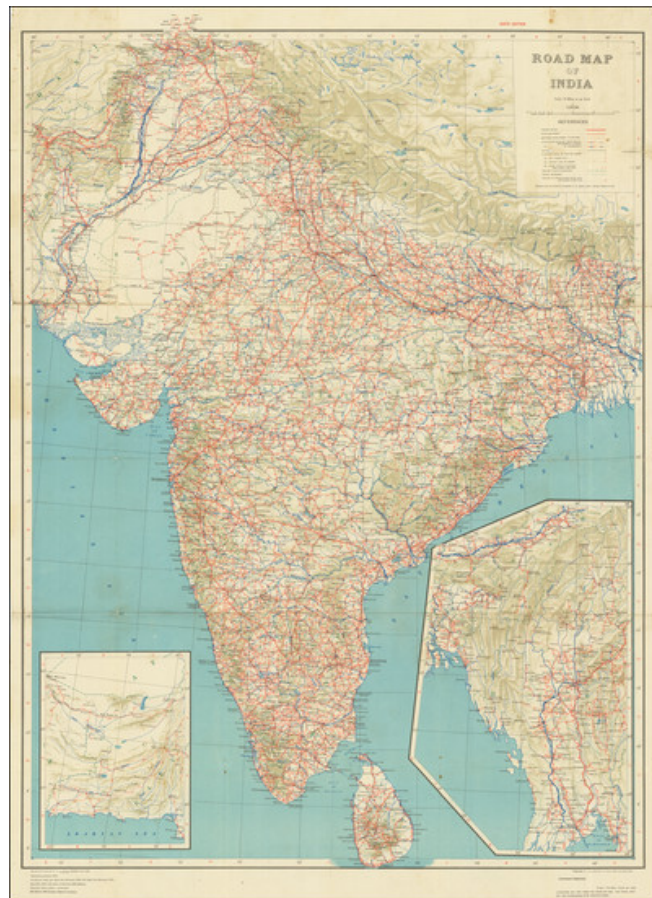

**Barry Lawrence Ruderman  
Antique Maps Inc.**

7407 La Jolla Boulevard  
La Jolla, CA 92037

www.raremaps.com

(858) 551-8500  
blr@raremaps.com

---

**Road Map of India. Sixth Edition**

**Stock#:** 81216  
**Map Maker:** Surveyor General of India  
**Date:** 1945  
**Place:** Calcutta  
**Color:** Color  
**Condition:** VG  
**Size:** 29.5 x 40.5 inches  
**Price:** \$ 345.00

**Description:**

Fine large road map of India, published in Calcutta.

**Detailed Condition:**