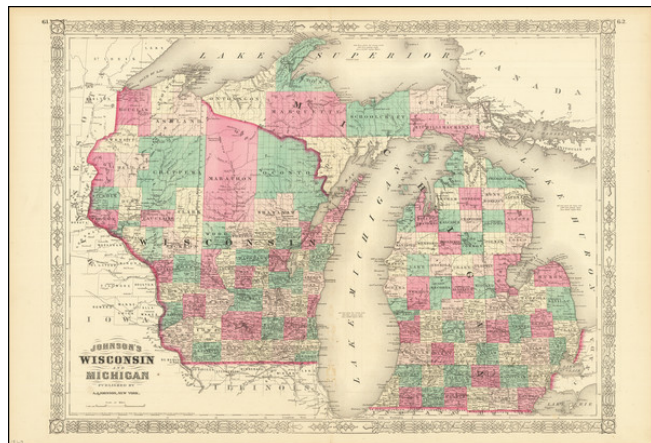

Barry Lawrence Ruderman Antique Maps Inc.

7407 La Jolla Boulevard
La Jolla, CA 92037

www.raremaps.com

(858) 551-8500
blr@raremaps.com

Johnson's Wisconsin and Michigan

Stock#: 81089
Map Maker: Johnson
Date: 1869
Place: New York
Color: Hand Colored
Condition: VG+
Size: 23 x 17 inches
Price: \$ 175.00

Description:

Attractive map of Wisconsin and Michigan, published by AJ Johnson.

The map is hand colored by counties, and shows early county configurations in Wisconsin. Incomplete state surveys are shown.

An excellent large map.

Detailed Condition: