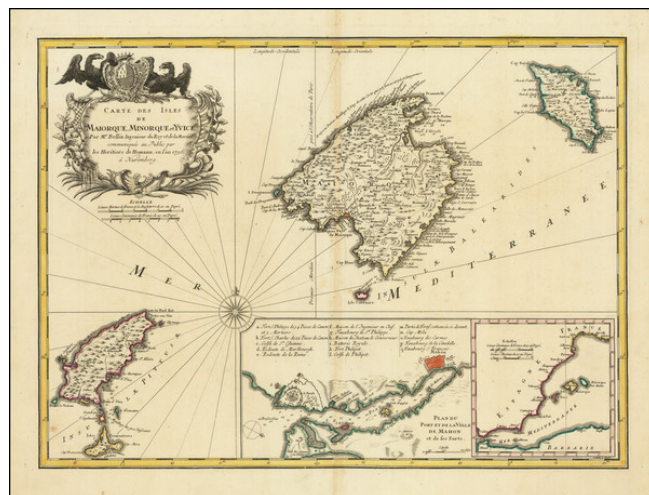

Barry Lawrence Ruderman Antique Maps Inc.

7407 La Jolla Boulevard
La Jolla, CA 92037

www.raremaps.com

(858) 551-8500
blr@raremaps.com

(Mallorca, Minorca, Ibiza) Carte des isles de Maiorque, Minorque et Yvice . . . 1756

Stock#: 81075
Map Maker: Homann Heirs
Date: 1756
Place: Nuremberg
Color: Outline Color
Condition: VG
Size: 22 x 16 inches
Price: \$ 875.00

Description:

Large detailed chart of the Balearic Islands with a large inset of Mahon, published by the Homann Heirs.

The map credits the map of French Nicolas Bellin, mapmaker to the King and the Navy, as the source.

The map provides a highly comprehensive depiction of the three islands, with excellent detail on both the coastlines and interiors of the three islands.

The large plan of Mahon shows its extensive fortifications, soundings, and navigational details.

Detailed Condition:

Original hand-color in outline. Some toning at centerfold and a few faint foxing spots.