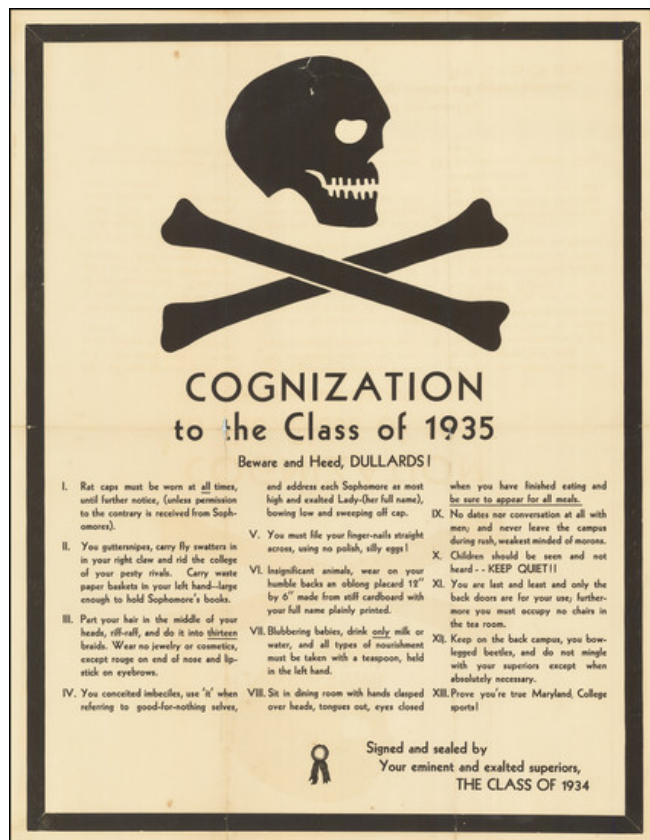

### Description:

Fascinating broadside, directed at the Freshmen women of Maryland College.

While our initial instincts were that this was a Sorority hazing item, it seems that is more likely general hazing of the women of the Maryland College Class of 1935.