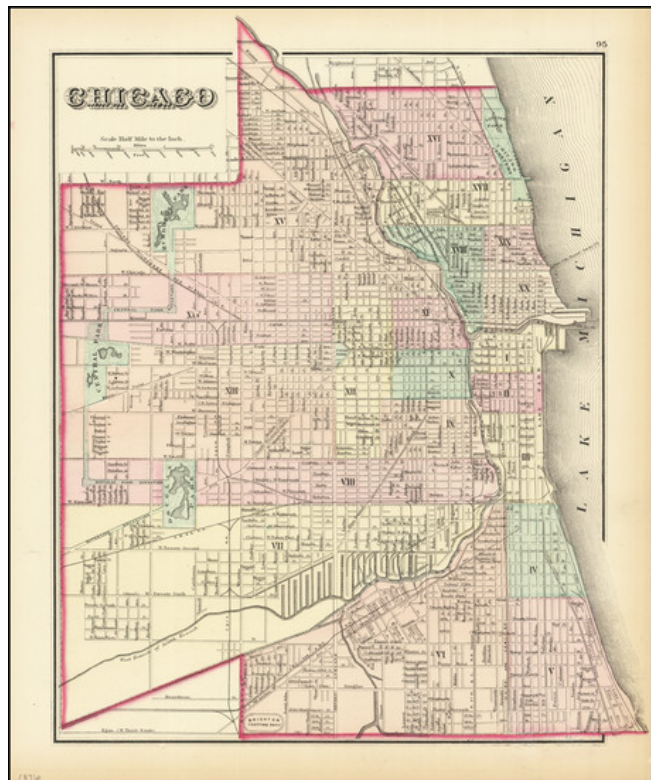

# Barry Lawrence Ruderman Antique Maps Inc.

7407 La Jolla Boulevard  
La Jolla, CA 92037

www.raremaps.com

(858) 551-8500  
blr@raremaps.com

## Chicago

**Stock#:** 80979  
**Map Maker:** Gray  
**Date:** 1876  
**Place:** Philadelphia  
**Color:** Hand Colored  
**Condition:** VG+  
**Size:** 13 x 16 inches  
**Price:** \$ 225.00

### Description:

Detailed map of Chicago, colored by wards.

Shows streets, squares, public buildings, parks, and a host of other details.