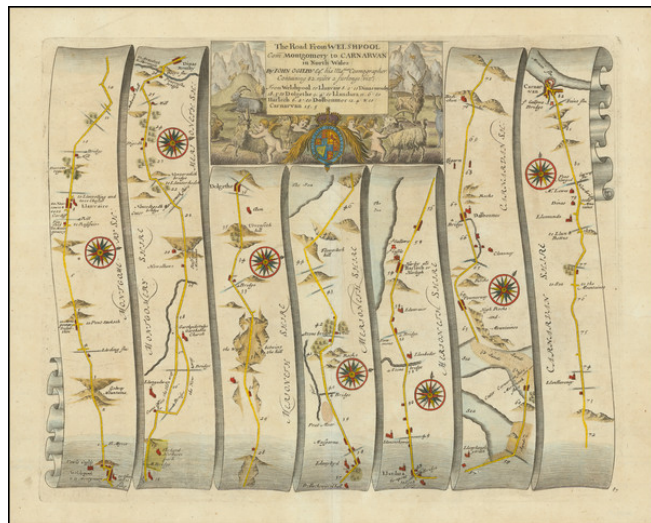

Barry Lawrence Ruderman Antique Maps Inc.

7407 La Jolla Boulevard
La Jolla, CA 92037

www.raremaps.com

(858) 551-8500
blr@raremaps.com

The Road from Welshpool com Montgomery to Carnarvan in North Wales

Stock#: 80963
Map Maker: Ogilby
Date: 1675 circa
Place: London
Color: Hand Colored
Condition: VG
Size: 16.5 x 13 inches
Price: \$ 295.00

Description:

Classic Ogilby road map showing the routes and distances from Welshpool to Carnarvan via Llanvair, Dinas-mouthy, Dolgethe, Llandura, Harlech, and Dolbenmer.

The Anglo-Norman maxim, "honi soit qui mal y pense," surrounds the royal coat of arms of England at the bottom of a scene of putti and sheep or goats.

Detailed Condition:

Crease to right of vertical fold. Creases on upper.