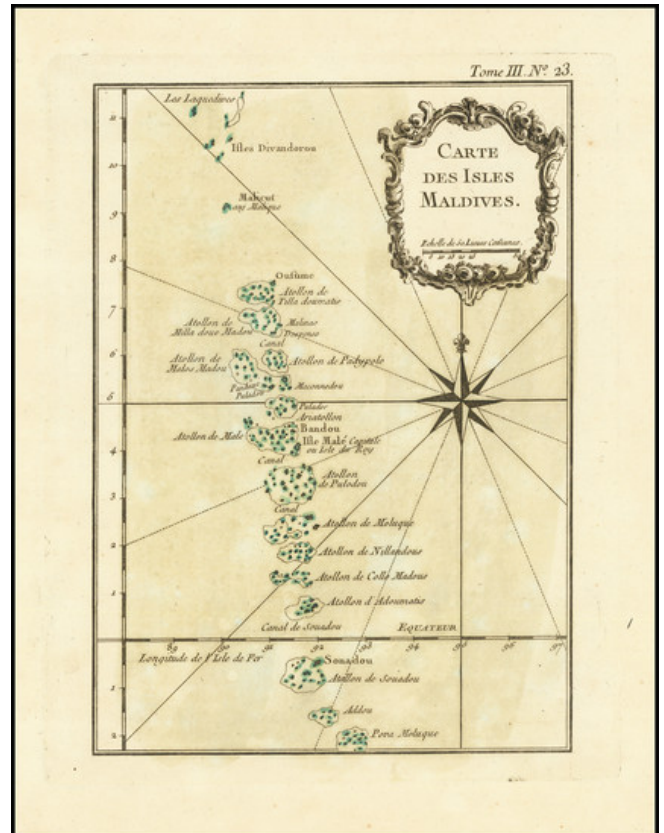

Barry Lawrence Ruderman Antique Maps Inc.

7407 La Jolla Boulevard
La Jolla, CA 92037

www.raremaps.com

(858) 551-8500
blr@raremaps.com

Carte Des Isles Maldives . . . 1750

Stock#: 80877
Map Maker: Bellin
Date: 1757
Place: Paris
Color: Hand Colored
Condition: VG
Size: 6 x 8.5 inches
Price: SOLD

Description:

Detailed map of the Maldives, with rhumb lines and a large compass rose. Includes a decorative title cartouche.

One of the maps produced by Nicholas Bellin for Prevost d'Exiles influential travel book, *L'Histoire Generale des Voyages*.