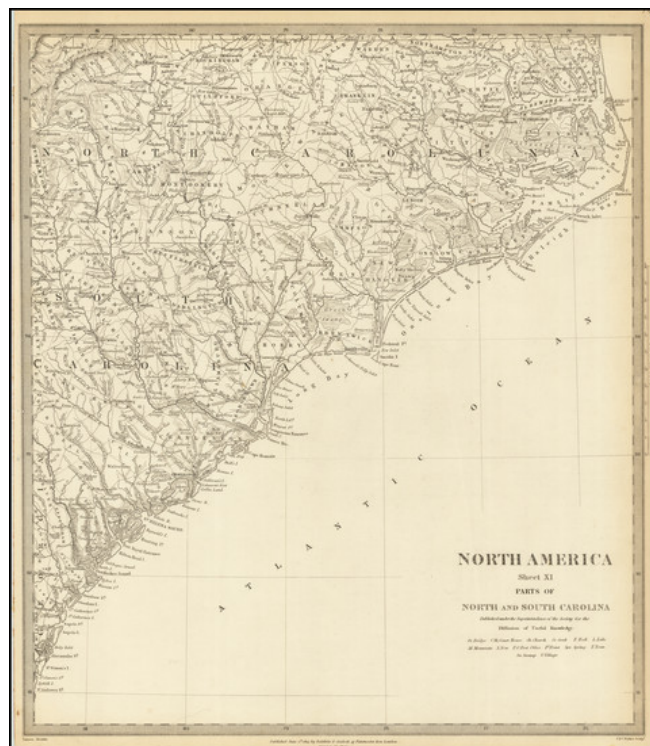

Barry Lawrence Ruderman Antique Maps Inc.

7407 La Jolla Boulevard
La Jolla, CA 92037

www.raremaps.com

(858) 551-8500
blr@raremaps.com

North America Sheet XI Parts of North and South Carolina

Stock#: 80850
Map Maker: SDUK
Date: 1833
Place: London
Color: Uncolored
Condition: VG
Size: 13 x 15 inches
Price: \$ 175.00

Description:

Detailed map of a large portion of the Carolinas, showing counties, towns, rivers, roads, mountains, bridges, lakes, post offices, court houses, and a host of other information.

The Society for the Diffusion of Useful Knowledge was active from the 1830s through the 1860s and published some of the best regional maps of the era.