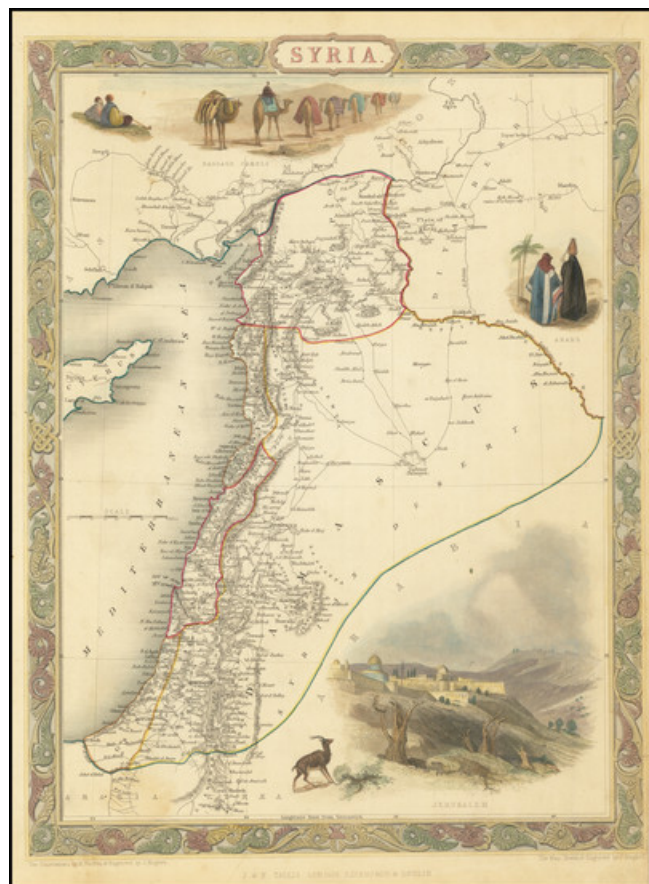

Barry Lawrence Ruderman Antique Maps Inc.

7407 La Jolla Boulevard
La Jolla, CA 92037

www.raremaps.com

(858) 551-8500
blr@raremaps.com

Syria [shows Cyprus]

Stock#: 80822
Map Maker: Tallis
Date: 1851
Place: London
Color: Hand Colored
Condition: VG+
Size: 10 x 13 inches
Price: SOLD

Description:

Striking full-color example of Tallis's marvelous map of Syria. Detail on the map extends from the Gulf of Alexandretta to the Suez region, with many roads and towns shown.

The map is highly detailed with decorative vignettes of Jerusalem, the local population, and baggage camels.

This map originally appeared in R. Montgomery Martin's *Illustrated Atlas*, one of the last great decorative atlases of the 19th century.

Detailed Condition: