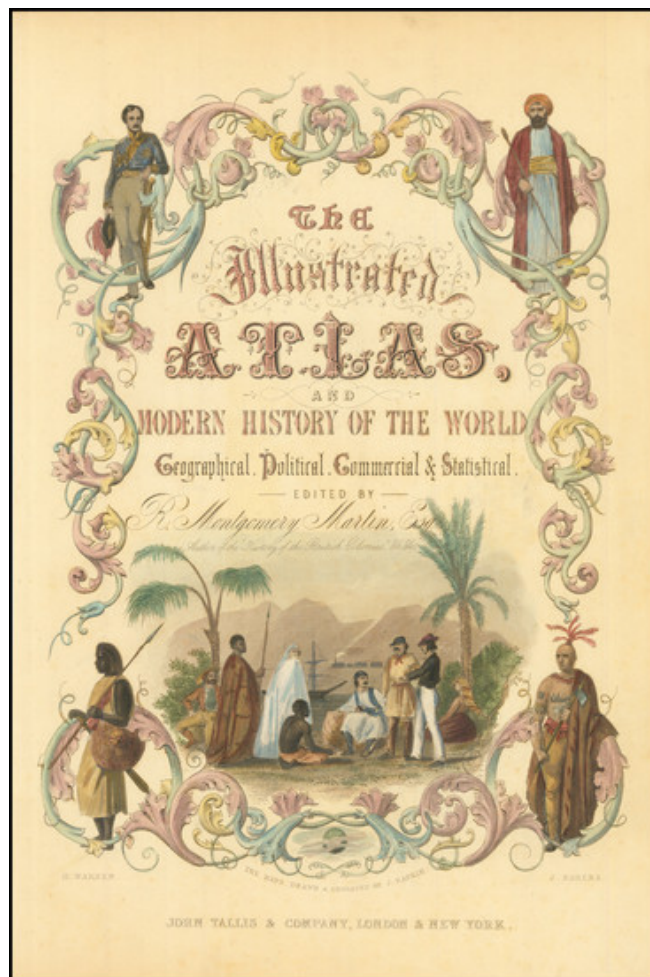

Barry Lawrence Ruderman Antique Maps Inc.

7407 La Jolla Boulevard
La Jolla, CA 92037

www.raremaps.com

(858) 551-8500
blr@raremaps.com

[Title Page] The Illustrated Atlas and Modern History of the World

Stock#: 80819
Map Maker: Tallis
Date: 1851
Place: London
Color: Hand Colored
Condition: VG+
Size: 9 x 13 inches
Price: \$ 145.00

Description:

Striking full color example of the Title page from this famous British Atlas.

John Tallis was one of the last great decorative map makers before the complete dominance of purely utilitarian, unadorned maps. His maps are prized for the wonderful vignettes of exotic scenes and indigenous peoples from all over the world.

Presented here, amid an elegant frame of scrollwork, are a British Officer, an Arab gentleman, a North American native warrior and a South American native. The scene at the center depicts an encounter between diverse international peoples. Tallis's maps played a key role in educating a curious Victorian public on far away lands, that few would have had a chance to visit.

**Barry Lawrence Ruderman
Antique Maps Inc.**

7407 La Jolla Boulevard
La Jolla, CA 92037

www.raremaps.com

(858) 551-8500
blr@raremaps.com

[Title Page] The Illustrated Atlas and Modern History of the World