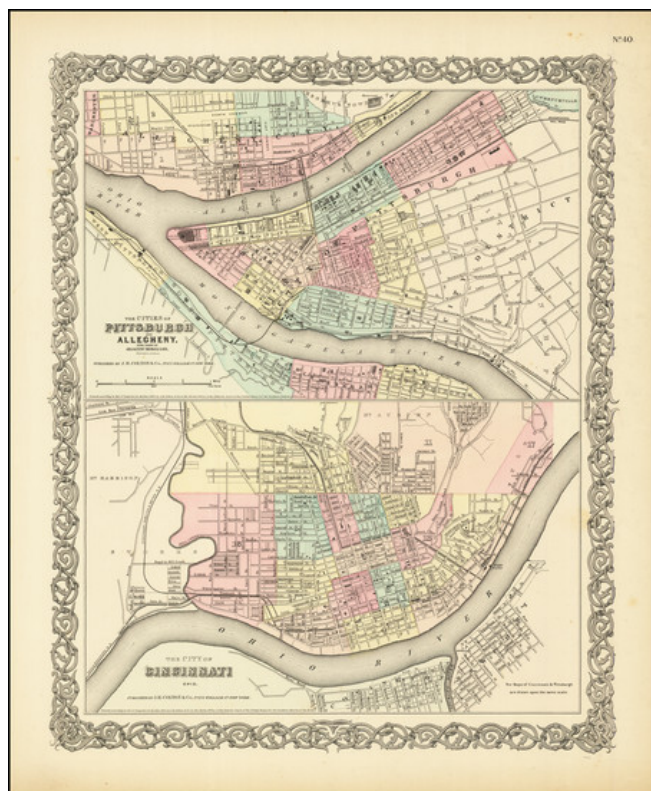

## The Cities of Pittsburgh and Allegheny with Parts of Adjacent Boroughs [with] The City of Cincinnati Ohio.

**Stock#:** 80784  
**Map Maker:** Colton  
**Date:** 1860  
**Place:** New York  
**Color:** Hand Colored  
**Condition:** VG+  
**Size:** 13 x 15.5 inches  
**Price:** SOLD

### Description:

Two nice town maps on a single sheet, each with excellent detail and colored by ward.

Early Pittsburgh maps are scarce. Decorative border. A terrific map, from JH Colton, one of the most prolific American mapmakers of the mid-19th century.