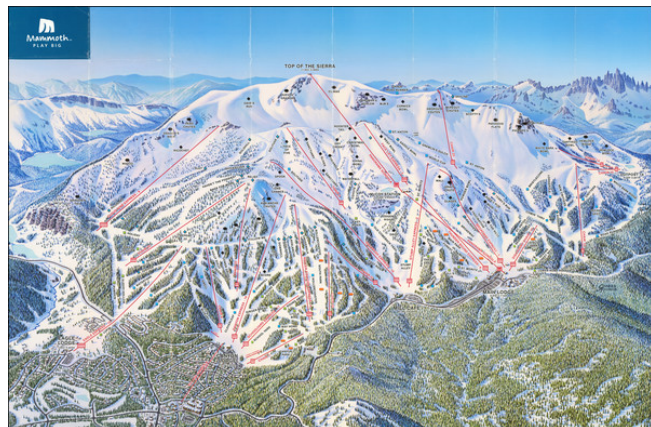

Barry Lawrence Ruderman Antique Maps Inc.

7407 La Jolla Boulevard
La Jolla, CA 92037

www.raremaps.com

(858) 551-8500
blr@raremaps.com

"Mammoth - Play Big"

Stock#: 80763
Map Maker: Anonymous
Date: 1995
Place: n.p.
Color: Color
Condition: VG+
Size: 82 x 70 inches
Price: \$ 575.00

Description:

Massive (6.5 x 4.2 foot) Mammoth Mountain Ski Trail Map.

The dating of the map is estimated, primarily based upon the lack of any obvious Snow Board parks.

Detailed Condition: