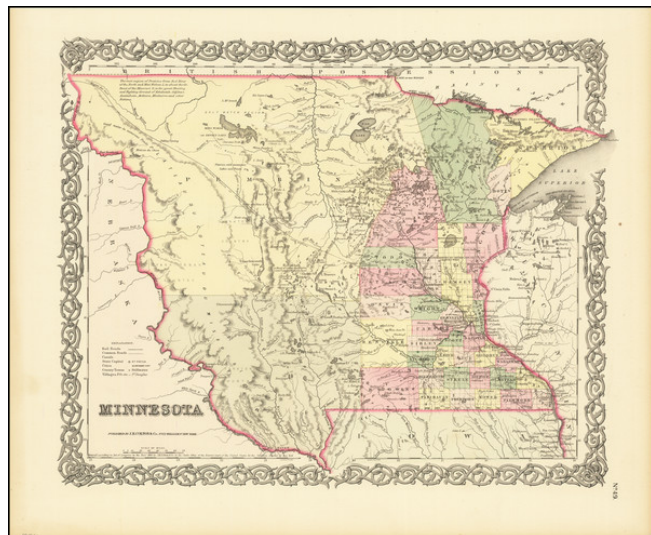

Barry Lawrence Ruderman Antique Maps Inc.

7407 La Jolla Boulevard
La Jolla, CA 92037

www.raremaps.com

(858) 551-8500
blr@raremaps.com

Minnesota

Stock#: 80738
Map Maker: Colton
Date: 1855
Place: New York
Color: Hand Colored
Condition: VG+
Size: 16 x 13 inches
Price: \$ 395.00

Description:

First Atlas State of Colton's Map of Minnesota Territory

First atlas state of Colton's Map of Minnesota Territory, which extends to the Missouri River.

Massive Pembina County and Yankton County dominate the western 2/3rds of the map. Only a hand full of counties appear in Minnesota north of the Mississippi River.

The map shows many Indian tribes, villages and other early notes are shown, along with early towns and roads. Only a small portion of Minnesota has been surveyed.

Detailed Condition: