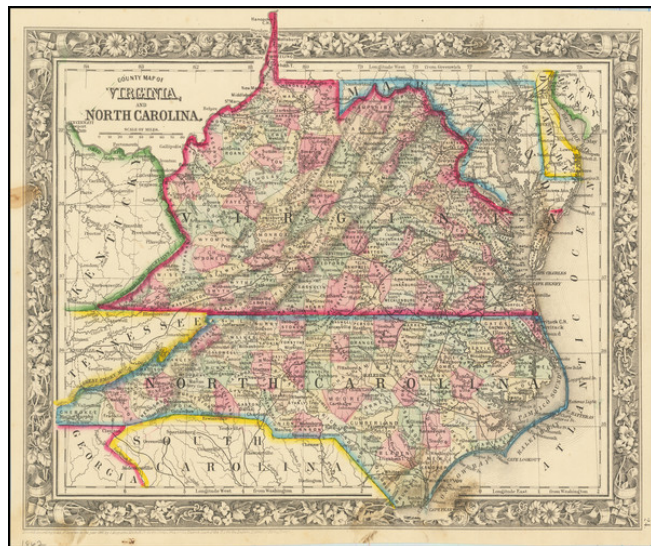

Barry Lawrence Ruderman Antique Maps Inc.

7407 La Jolla Boulevard
La Jolla, CA 92037

www.raremaps.com

(858) 551-8500
blr@raremaps.com

County Map of Virginia and North Carolina

Stock#: 80677
Map Maker: Mitchell Jr.
Date: 1862
Place: Philadelphia
Color: Hand Colored
Condition: Good
Size: 13.5 x 11 inches
Price: \$ 145.00

Description:

Nice example of Mitchell's map of Virginia (with West Virginia) and North Carolina, which Mitchell shortly thereafter discontinued in favor of maps of the Carolinas and of Virginia, Maryland and Delaware.

The map is hand colored by counties. Shows towns, railroads, rivers, islands and other details.

SA Mitchell Jr. acquired his father's former business from DeSilver in 1860 and relaunched a very successful atlas publishing business which survived another 20+ years, before licensing and selling off much of his inventory and rights.